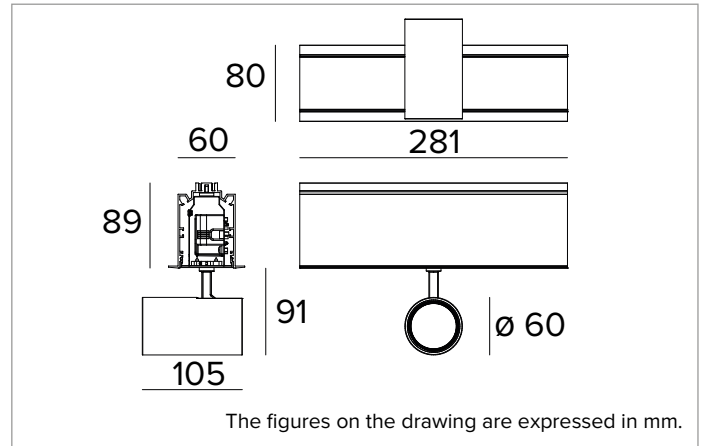

SOURCE

High efficiency Chip on Board LED Ra90.

Energy efficiency class: E

Nominal power: 1x14W

Nominal flux: 1964lm

Colour rendering index: 90

Rf: 90

Rg: 98

CCT nominal: 4000K

Lifetime (L80/B10): >50000h tq +25°C

ILLUMINOTECHNICAL CHARACTERISTICS

Convex faceted highly reflective anodised aluminium precision optics with an opaque black silicone cut off ring.

Beam angles: SP

Optical efficiency: 73%

Fixture flux: 1442lm

Luminous efficacy: 95lm/W

Photobiological safety: Compliant with RG1 low risk group

MECHANICAL CHARACTERISTICS

Painted extruded aluminium linear body. Projectors with a die-cast painted aluminium body. The optical unit can be adjusted from 0° a 90° on the vertical plane and 355° on the horizontal plane with the possibility to block the beam with a mechanical locking system on the horizontal plane and a friction locking system on the vertical plane.

Colour and finish: Plaster white

Dimensions: L=281mm

Weight: 1.9Kg

Version: 1xLABEL 6

Degree of protection: IP20

ELECTRICAL CHARACTERISTICS

Integrated electronic ON-OFF power supply. Complete with electrical cables to guarantee feeding continuity (max 2kW).

Fixture Power: 15W

Power supply: 220-240Vac 50/60Hz

Insulation Class: CLASS 1

Type of driver / Control: ON-OFF

Driver included: YES

Class F: YES

SAFE FLICKER: PstLM=<1 and SVM=<0.4 (IEC TR 61547-1 and IEC TR 63158), to ensure a more comfortable and safe light

Ambient temperature: 0°C / +25°C

INSTALLATION

For linear configurations complete with a special connector to attach to the power supply. To be completed with end caps.

NOTES

The arm is always supplied in the same colour as the body of the projector. 110-277Vac version available on request.

WARRANTY

5 years.

WARNING

Luminaire designed for disposal/recycling at end-of-life. Replaceable (LED only) light source by a professional. Replaceable control gear by a professional.

Due to the technological evolution of the electronic components, the data provided may be updated, and as such, confirmation must be requested during the order process.

Luminous flux and power supply have +/-10% tolerances with respect to the indicated value. tq +25°C (CIE 121).

We reserve the right to make technical changes.

Targetti Sankey S.r.l.
Via Pratese, 164
50145 Firenze - Italy
Tel: +39 055 37911
targetti.com
targetti@targetti.com

CCIAA Firenze
Share Capital:
€ 500.000,00
VAT N. (IT):
01537660480
R.E.A: FI-275656

TARGETTI